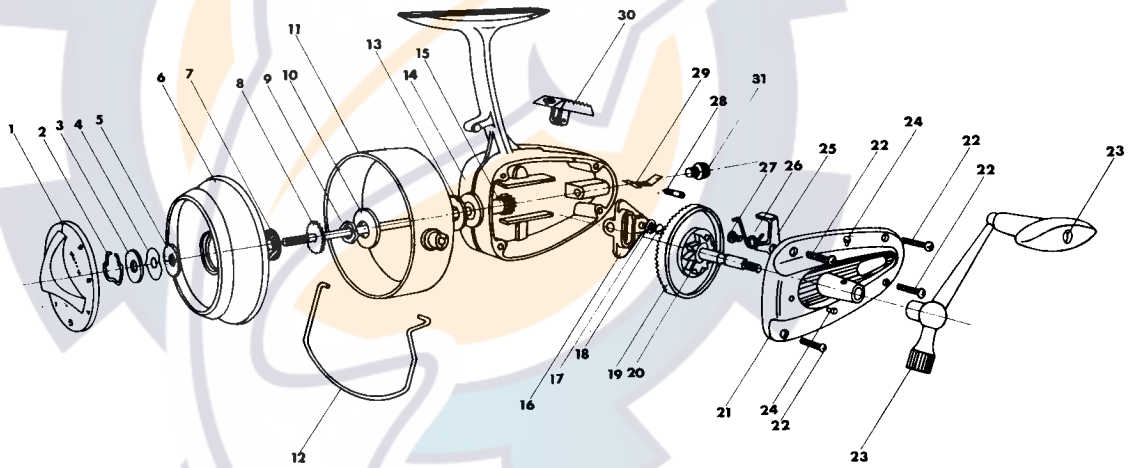

GLADDING
South Bend Tackle Co., Inc.
 Division of **GLADDING** Corporation

720
 3-200-720
SPINNING REEL

Detail No.	Part Name	Part No.	Price	Detail No.	Part Name	Part No.	Price
1	Brake Nut	720/1	.35	17	Lock Washer	720/17	.10
2	Safety Ring	720/2	.10	18	Screw for Slide	720/18	.10
3	Steel Washer	720/3	.10	19	Drive Gear	720/19	.50
4	Spring Washer	720/4	.10	20	Brass Washer	720/20	.10
5	Felt Washer	720/5	.10	21	Side Plate Cover	720/21	.60
6	Complete Spool Assembly	720/6	1.95	22	Cover Screw	720/22	.10
7	Fiber Washer	720/7	.10	23	Crank Handle, complete with Handle Grip & Grip Stud	720/23	1.00
8	Axle, Complete	720/8	.50	24	Oiler Cap	720/24	2@.05
9	Hexagon Nut	720/9	.10	25	Anti-Reverse Lever	720/25	.10
10	Washer	720/10	.10	26	Anti-Reverse Spring	720/26	.10
11	Flange	720/11	1.25	27	Lug Screw for Anti-Reverse	720/27	.10
12	Pick-Up Arm	720/12	.40	28	Anti-Reverse Thumb Lever Screw	720/28	.10
13	Washer	720/13	.10	29	Anti-Reverse Thumb Lever Spring	720/29	.10
14	Frame Assembly	720/14	2.00	30	Anti Reverse Thumb Lever	720/30	.30
15	Drive Pinion	720/15	.55	31	Guide Screw	720/31	.10
16	Slide	720/16	.25				